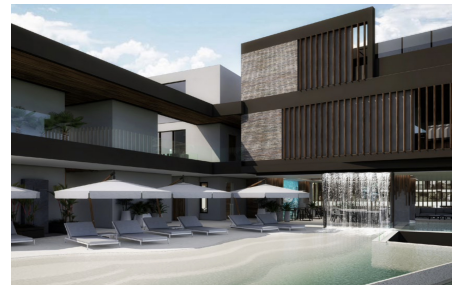

PVRPV Real Estate

Lazaro Cardenas 205 Loc-6, Col. Emiliano Zapata Jal. - Mexico 48380

Tel: +521 (322) 222-0638 US / Canada: (206) 388-3703

www.pvrpvrealestate.com