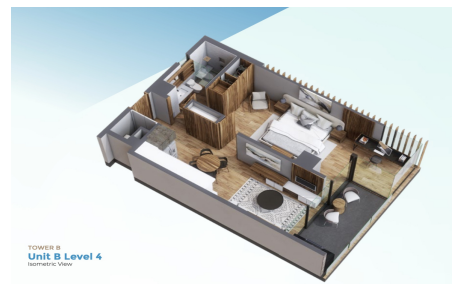

### Property Description:

Edge is the newest innovative development in the heart of the Zona Romantica. This project is located adjacent to Old Town, where all the trendiest restaurants, galleries, & boutiques are located. The four architecturally unique buildings are inventive in design and consist of only 39 luxury residences. Each building has one to two units per floor, which provides the ultimate privacy. From the unparalleled location on prestigious Los Muertos Beach to the contemporary communal areas, living at the Edge will leave one feeling privileged. The tastefully designed and mindful common amenities such as a fire pit, covered bars, fitness room, sunning and covered lounge areas are designed for socializing with a view. PRICE REFLECTS PRE-CONSTRUCTION DISCOUNT. CHECK WITH YOUR AGENT FOR DETAILS.