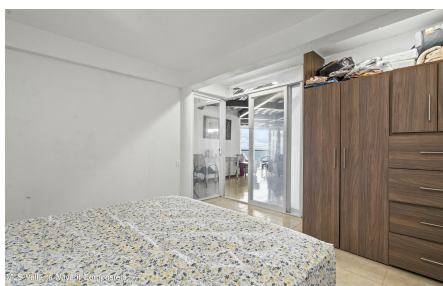

Property Description:

Wonderful ocean view, located uphill 6 blocks from malecon, common areas with jacuzzi and gym, charming 1 bedroom apartment. - A 6 cuerdas del malecon, increíble vista al mar, area comun con jacuzzi y gimnasio, encantador apartamento de 1 dormitorio.