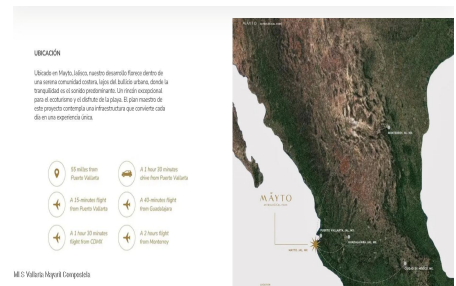

Mayto Astrological Park #504

PVRPV Real Estate

Property Information:

\$ 879,632.00 USD For Sale

- **Type:**
- **Bed(s):** 3
- **Bath(s):** 3.50
- **Country:** Mexico

- **State / Region:** JALISCO
- **City:** Sierra Madre Jalisco
- **Area:** Mayto
- **Year Built:** 169.16

Property Description:

The world's first astrological park. The magic of architecture awakens as constellations intertwine with design: twelve rotundas, one for each zodiac sign, become gateways to the Temples, each triggering an array of amenities that form a mosaic of authentic and unique experiences an environmental and social development project in the Mexican Pacific, unfolding an ambitious growth plan. Here, a tapestry of beaches, capes, and bays weaves along the coasts of Jalisco and Colima, creating a singular stage of beauty