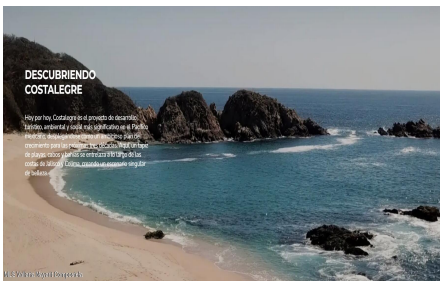

Property Description:

The world's first astrological park. The magic of architecture awakens as constellations intertwine with design: twelve rotundas, one for each zodiac sign, become gateways to the Temples, each triggering an array of amenities that form a mosaic of authentic and unique experiences an environmental and social development project in the Mexican Pacific, unfolding an ambitious growth plan. Here, a tapestry of beaches, capes, and bays weaves along the coasts of Jalisco and Colima, creating a singular stage of beauty