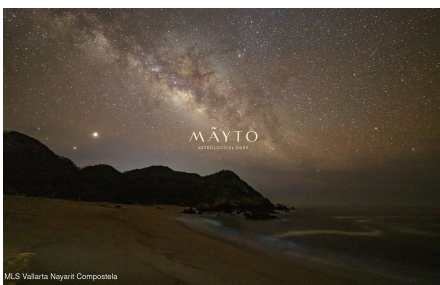

Property Description:

The world's first astrological park. The magic of architecture awakens as constellations intertwine with design: twelve rotundas, one for each zodiac sign, become gateways to the Temples, each triggering an array of amenities that form a mosaic of authentic and unique experiences an environmental and social development project in the Mexican Pacific, unfolding an ambitious growth plan. Here, a tapestry of beaches, capes, and bays weaves along the coasts of Jalisco and Colima, creating a singular stage of beauty