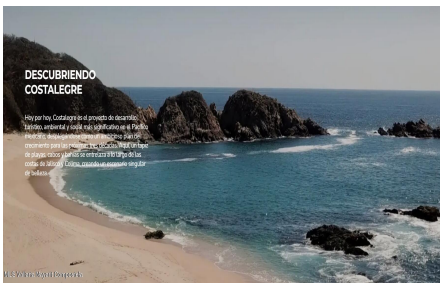

Property Description:

The world's first astrological park. The magic of architecture awakens as constellations intertwine with design: twelve rotundas, one for each zodiac sign, become gateways to the Temples, each triggering an array of amenities that form a mosaic of authentic and unique experiences an environmental and social development project in the Mexican Pacific, unfolding an ambitious growth plan. Here, a tapestry of beaches, capes, and bays weaves along the coasts of Jalisco and Colima, creating a singular stage of beauty