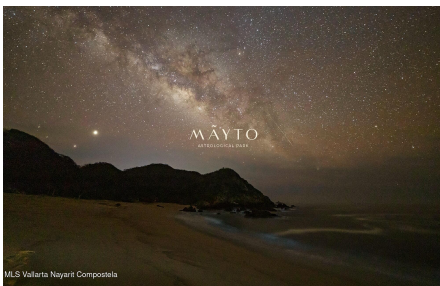

Property Description:

The world's first astrological park. The magic of architecture awakens as constellations intertwine with design: twelve rotundas, one for each zodiac sign, become gateways to the Temples, each triggering an array of amenities that form a mosaic of authentic and unique experiences an environmental and social development project in the Mexican Pacific, unfolding an ambitious growth plan. Here, a tapestry of beaches, capes, and bays weaves along the coasts of Jalisco and Colima, creating a singular stage of beauty