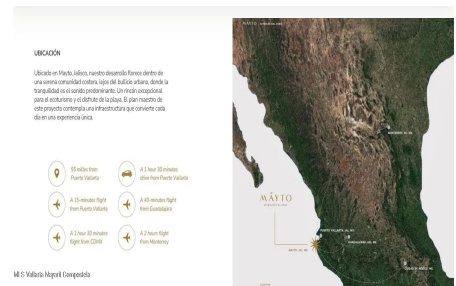

Mayto Astrological Park #501

PVRPV Real Estate

Property Information:

\$ 896,548.00 USD For Sale

- **Type:**
- **Bed(s):** 3
- **Bath(s):** 3.50
- **Country:** Mexico

- **State / Region:** JALISCO
- **City:** Sierra Madre Jalisco
- **Area:** Mayto
- **Year Built:** 169.16

Property Description:

The world's first astrological park. The magic of architecture awakens as constellations intertwine with design: twelve rotundas, one for each zodiac sign, become gateways to the Temples, each triggering an array of amenities that form a mosaic of authentic and unique experiences an environmental and social development project in the Mexican Pacific, unfolding an ambitious growth plan. Here, a tapestry of beaches, capes, and bays weaves along the coasts of Jalisco and Colima, creating a singular stage of beauty