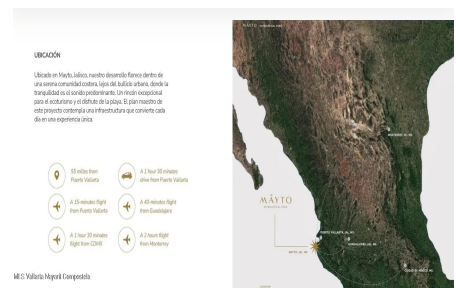

Property Description:

The world's first astrological park. The magic of architecture awakens as constellations intertwine with design: twelve rotundas, one for each zodiac sign, become gateways to the Temples, each triggering an array of amenities that form a mosaic of authentic and unique experiences an environmental and social development project in the Mexican Pacific, unfolding an ambitious growth plan. Here, a tapestry of beaches, capes, and bays weaves along the coasts of Jalisco and Colima, creating a singular stage of beauty.