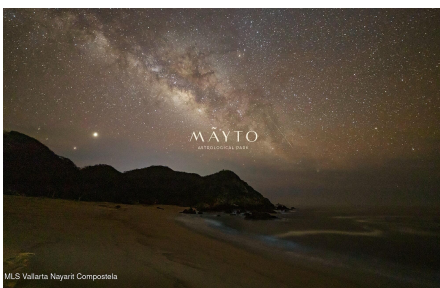

Property Description:

The world's first astrological park. The magic of architecture awakens as constellations intertwine with design: twelve rotundas, one for each zodiac sign, become gateways to the Temples, each triggering an array of amenities that form a mosaic of authentic and unique experiences an environmental and social development project in the Mexican Pacific, unfolding an ambitious growth plan. Here, a tapestry of beaches, capes, and bays weaves along the coasts of Jalisco and Colima, creating a singular stage of beauty.