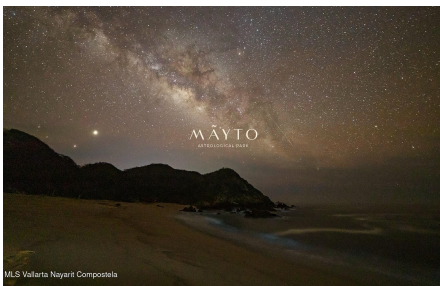

Property Description:

The world's first astrological park. The magic of architecture awakens as constellations intertwine with design: twelve rotundas, one for each zodiac sign, become gateways to the Temples, each triggering an array of amenities that form a mosaic of authentic and unique experiences an environmental and social development project in the Mexican Pacific, unfolding an ambitious growth plan. Here, a tapestry of beaches, capes, and bays weaves along the coasts of Jalisco and Colima, creating a singular stage of beauty.