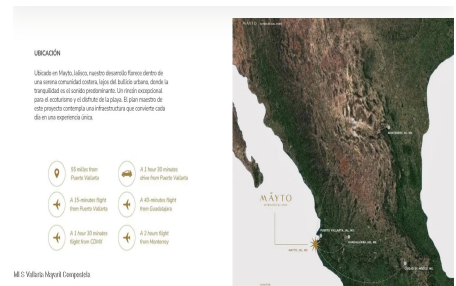

Mayto Astrological Park #401

PVRPV Real Estate

Property Information:

\$ 496,072.00 USD For Sale

- **Type:**
- **Bed(s):** 2
- **Bath(s):** 2.00
- **Country:** Mexico

- **State / Region:** JALISCO
- **City:** Sierra Madre Jalisco
- **Area:** Mayto
- **Year Built:** 84.08

Property Description:

The world's first astrological park. The magic of architecture awakens as constellations intertwine with design: twelve rotundas, one for each zodiac sign, become gateways to the Temples, each triggering an array of amenities that form a mosaic of authentic and unique experiences an environmental and social development project in the Mexican Pacific, unfolding an ambitious growth plan. Here, a tapestry of beaches, capes, and bays weaves along the coasts of Jalisco and Colima, creating a singular stage of beauty.