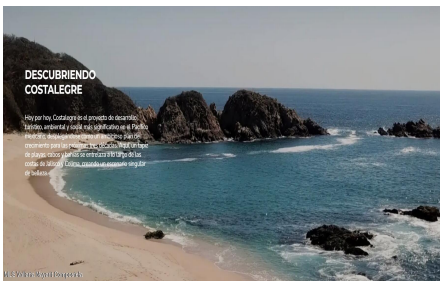

Property Description:

The world's first astrological park. The magic of architecture awakens as constellations intertwine with design: twelve rotundas, one for each zodiac sign, become gateways to the Temples, each triggering an array of amenities that form a mosaic of authentic and unique experiences an environmental and social development project in the Mexican Pacific, unfolding an ambitious growth plan. Here, a tapestry of beaches, capes, and bays weaves along the coasts of Jalisco and Colima, creating a singular stage of beauty.