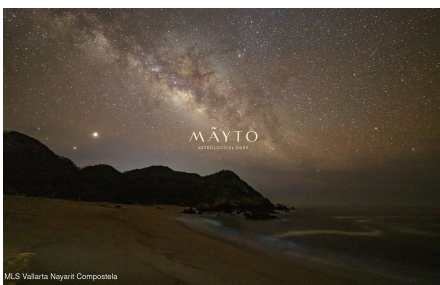

Property Description:

The world's first astrological park. The magic of architecture awakens as constellations intertwine with design: twelve rotundas, one for each zodiac sign, become gateways to the Temples, each triggering an array of amenities that form a mosaic of authentic and unique experiences an environmental and social development project in the Mexican Pacific, unfolding an ambitious growth plan. Here, a tapestry of beaches, capes, and bays weaves along the coasts of Jalisco and Colima, creating a singular stage of beauty.