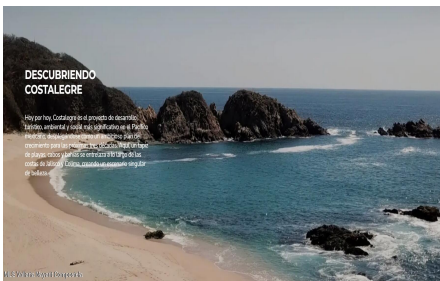

### Property Description:

The world's first astrological park. The magic of architecture awakens as constellations intertwine with design: twelve rotundas, one for each zodiac sign, become gateways to the Temples, each triggering an array of amenities that form a mosaic of authentic and unique experiences an environmental and social development project in the Mexican Pacific, unfolding an ambitious growth plan. Here, a tapestry of beaches, capes, and bays weaves along the coasts of Jalisco and Colima, creating a singular stage of beauty.