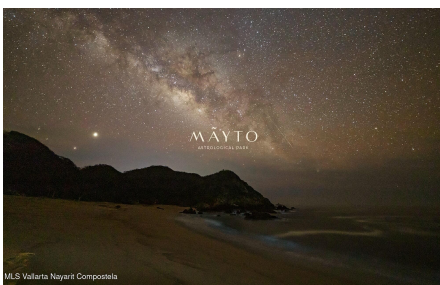

### Property Description:

The world's first astrological park. The magic of architecture awakens as constellations intertwine with design: twelve rotundas, one for each zodiac sign, become gateways to the Temples, each triggering an array of amenities that form a mosaic of authentic and unique experiences an environmental and social development project in the Mexican Pacific, unfolding an ambitious growth plan. Here, a tapestry of beaches, capes, and bays weaves along the coasts of Jalisco and Colima, creating a singular stage of beauty.