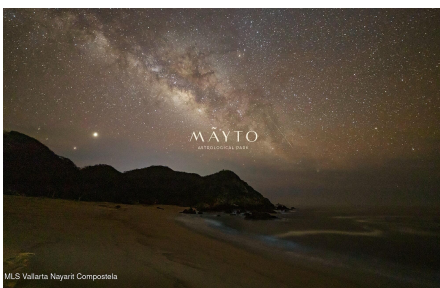

### Property Description:

The world's first astrological park. The magic of architecture awakens as constellations intertwine with design: twelve rotundas, one for each zodiac sign, become gateways to the Temples, each triggering an array of amenities that form a mosaic of authentic and unique experiences an environmental and social development project in the Mexican Pacific, unfolding an ambitious growth plan. Here, a tapestry of beaches, capes, and bays weaves along the coasts of Jalisco and Colima, creating a singular stage of beauty.