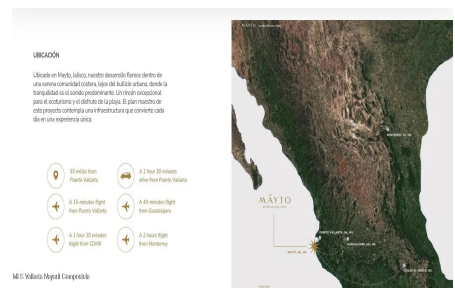

Mayto Astrological Park #206

PVRPV Real Estate

Property Information:

\$ 470,848.00 USD For Sale

- **Type:**
- **Bed(s):** 2
- **Bath(s):** 2.00
- **Country:** Mexico

- **State / Region:** JALISCO
- **City:** Sierra Madre Jalisco
- **Area:** Mayto
- **Year Built:** 84.08

Property Description:

The world's first astrological park. The magic of architecture awakens as constellations intertwine with design: twelve rotundas, one for each zodiac sign, become gateways to the Temples, each triggering an array of amenities that form a mosaic of authentic and unique experiences an environmental and social development project in the Mexican Pacific, unfolding an ambitious growth plan. Here, a tapestry of beaches, capes, and bays weaves along the coasts of Jalisco and Colima, creating a singular stage of beauty