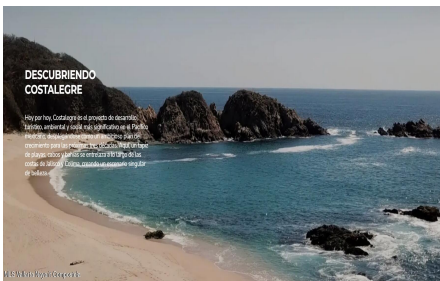

Property Description:

The world's first astrological park. The magic of architecture awakens as constellations intertwine with design: twelve rotundas, one for each zodiac sign, become gateways to the Temples, each triggering an array of amenities that form a mosaic of authentic and unique experiences an environmental and social development project in the Mexican Pacific, unfolding an ambitious growth plan. Here, a tapestry of beaches, capes, and bays weaves along the coasts of Jalisco and Colima, creating a singular stage of beauty