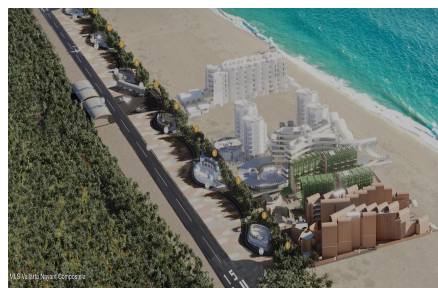

Mayto Astrological Park #206

PVRPV Real Estate

Property Information:

\$ 470,848.00 USD For Sale

- **Type:**
- **Bed(s):** 2
- **Bath(s):** 2.00
- **Country:** Mexico

- **State / Region:** JALISCO
- **City:** Sierra Madre Jalisco
- **Area:** Mayto
- **Year Built:** 84.08

Property Description:

The world's first astrological park. The magic of architecture awakens as constellations intertwine with design: twelve rotundas, one for each zodiac sign, become gateways to the Temples, each triggering an array of amenities that form a mosaic of authentic and unique experiences an environmental and social development project in the Mexican Pacific, unfolding an ambitious growth plan. Here, a tapestry of beaches, capes, and bays weaves along the coasts of Jalisco and Colima, creating a singular stage of beauty