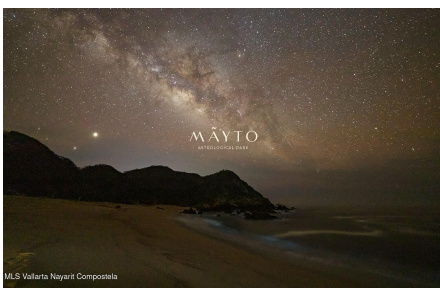

Property Description:

The world's first astrological park. The magic of architecture awakens as constellations intertwine with design: twelve rotundas, one for each zodiac sign, become gateways to the Temples, each triggering an array of amenities that form a mosaic of authentic and unique experiences an environmental and social development project in the Mexican Pacific, unfolding an ambitious growth plan. Here, a tapestry of beaches, capes, and bays weaves along the coasts of Jalisco and Colima, creating a singular stage of beauty