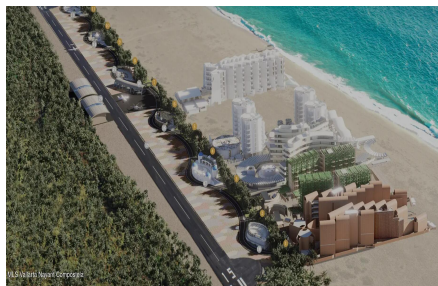

# Mayto Astrological Park #205

### Property Description:

The world's first astrological park. The magic of architecture awakens as constellations intertwine with design: twelve rotundas, one for each zodiac sign, become gateways to the Temples, each triggering an array of amenities that form a mosaic of authentic and unique experiences an environmental and social development project in the Mexican Pacific, unfolding an ambitious growth plan. Here, a tapestry of beaches, capes, and bays weaves along the coasts of Jalisco and Colima, creating a singular stage of beauty