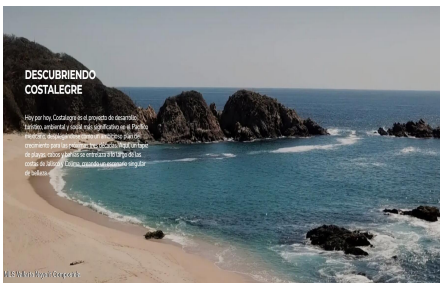

### Property Description:

The world's first astrological park. The magic of architecture awakens as constellations intertwine with design: twelve rotundas, one for each zodiac sign, become gateways to the Temples, each triggering an array of amenities that form a mosaic of authentic and unique experiences an environmental and social development project in the Mexican Pacific, unfolding an ambitious growth plan. Here, a tapestry of beaches, capes, and bays weaves along the coasts of Jalisco and Colima, creating a singular stage of beauty