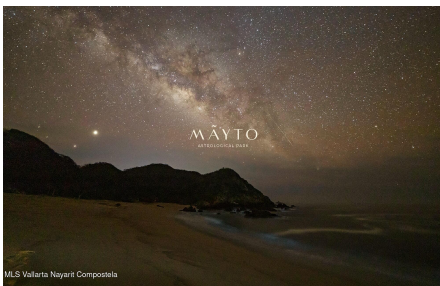

# Mayto Astrological Park #205

### Property Description:

The world's first astrological park. The magic of architecture awakens as constellations intertwine with design: twelve rotundas, one for each zodiac sign, become gateways to the Temples, each triggering an array of amenities that form a mosaic of authentic and unique experiences an environmental and social development project in the Mexican Pacific, unfolding an ambitious growth plan. Here, a tapestry of beaches, capes, and bays weaves along the coasts of Jalisco and Colima, creating a singular stage of beauty