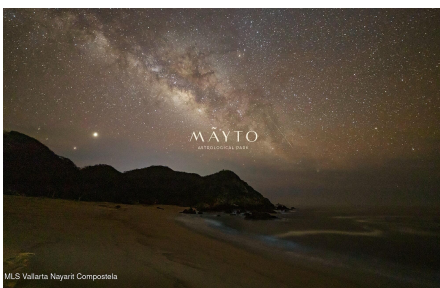

# Mayto Astrological Park #204

### Property Description:

The world's first astrological park. The magic of architecture awakens as constellations intertwine with design: twelve rotundas, one for each zodiac sign, become gateways to the Temples, each triggering an array of amenities that form a mosaic of authentic and unique experiences an environmental and social development project in the Mexican Pacific, unfolding an ambitious growth plan. Here, a tapestry of beaches, capes, and bays weaves along the coasts of Jalisco and Colima, creating a singular stage of beauty