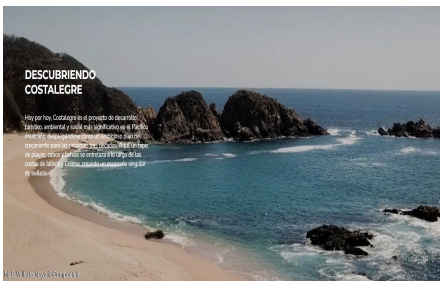

### Property Description:

The world's first astrological park. The magic of architecture awakens as constellations intertwine with design: twelve rotundas, one for each zodiac sign, become gateways to the Temples, each triggering an array of amenities that form a mosaic of authentic and unique experiences an environmental and social development project in the Mexican Pacific, unfolding an ambitious growth plan. Here, a tapestry of beaches, capes, and bays weaves along the coasts of Jalisco and Colima, creating a singular stage of beauty