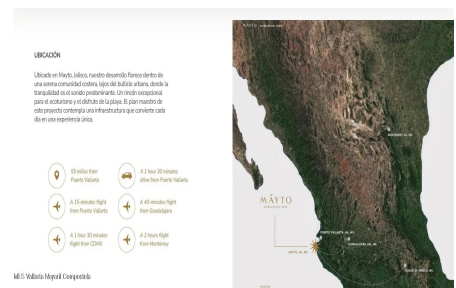

# Mayto Astrological Park #204

### Property Information:

**\$ 470,848.00 USD** For Sale

- **Type:**
- **Bed(s):** 2
- **Bath(s):** 2.00
- **Country:** Mexico

- **State / Region:** JALISCO
- **City:** Sierra Madre Jalisco
- **Area:** Mayto
- **Year Built:** 84.08

### Property Description:

The world's first astrological park. The magic of architecture awakens as constellations intertwine with design: twelve rotundas, one for each zodiac sign, become gateways to the Temples, each triggering an array of amenities that form a mosaic of authentic and unique experiences an environmental and social development project in the Mexican Pacific, unfolding an ambitious growth plan. Here, a tapestry of beaches, capes, and bays weaves along the coasts of Jalisco and Colima, creating a singular stage of beauty