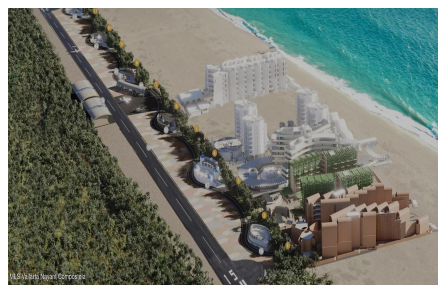

Mayto Astrological Park #203

PVRPV Real Estate

Property Information:

\$ 470,848.00 USD For Sale

- **Type:**
- **Bed(s):** 2
- **Bath(s):** 2.00
- **Country:** Mexico

- **State / Region:** JALISCO
- **City:** Sierra Madre Jalisco
- **Area:** Mayto
- **Year Built:** 84.08

Property Description:

The world's first astrological park. The magic of architecture awakens as constellations intertwine with design: twelve rotundas, one for each zodiac sign, become gateways to the Temples, each triggering an array of amenities that form a mosaic of authentic and unique experiences an environmental and social development project in the Mexican Pacific, unfolding an ambitious growth plan. Here, a tapestry of beaches, capes, and bays weaves along the coasts of Jalisco and Colima, creating a singular stage of beauty