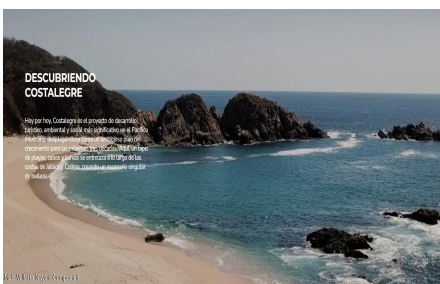

Property Description:

The world's first astrological park. The magic of architecture awakens as constellations intertwine with design: twelve rotundas, one for each zodiac sign, become gateways to the Temples, each triggering an array of amenities that form a mosaic of authentic and unique experiences an environmental and social development project in the Mexican Pacific, unfolding an ambitious growth plan. Here, a tapestry of beaches, capes, and bays weaves along the coasts of Jalisco and Colima, creating a singular stage of beauty