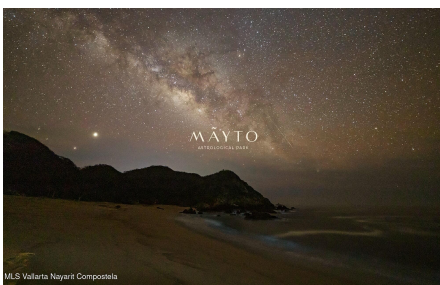

# Mayto Astrological Park #202

### Property Description:

The world's first astrological park. The magic of architecture awakens as constellations intertwine with design: twelve rotundas, one for each zodiac sign, become gateways to the Temples, each triggering an array of amenities that form a mosaic of authentic and unique experiences an environmental and social development project in the Mexican Pacific, unfolding an ambitious growth plan. Here, a tapestry of beaches, capes, and bays weaves along the coasts of Jalisco and Colima, creating a singular stage of beauty