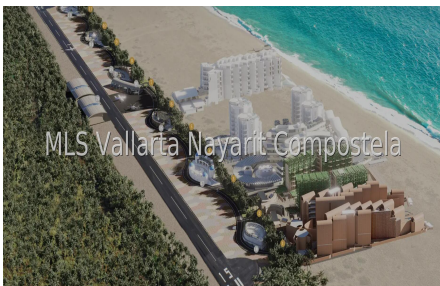

Property Description:

The world's first astrological park. The magic of architecture awakens as constellations intertwine with design: twelve rotundas, one for each zodiac sign, become gateways to the Temples, each triggering an array of amenities that form a mosaic of authentic and unique experiences an environmental and social development project in the Mexican Pacific, unfolding an ambitious growth plan. Here, a tapestry of beaches, capes, and bays weaves along the coasts of Jalisco and Colima, creating a singular stage of beauty