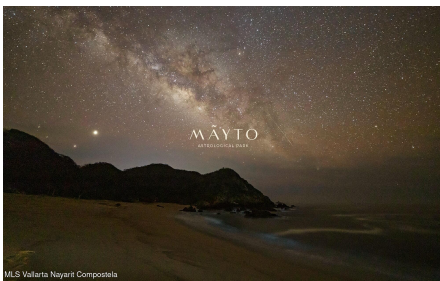

# Mayto Astrological Park #001

### Property Description:

The world's first astrological park. The magic of architecture awakens as constellations intertwine with design: twelve rotundas, one for each zodiac sign, become gateways to the Temples, each triggering an array of amenities that form a mosaic of authentic and unique experiences an environmental and social development project in the Mexican Pacific, unfolding an ambitious growth plan. Here, a tapestry of beaches, capes, and bays weaves along the coasts of Jalisco and Colima, creating a singular stage of beauty