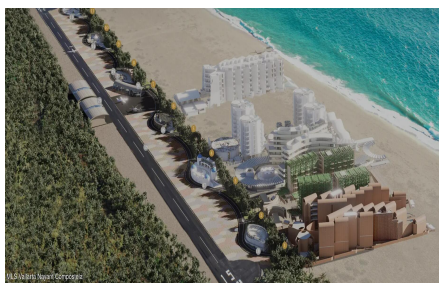

### Property Description:

The world's first astrological park. The magic of architecture awakens as constellations intertwine with design: twelve rotundas, one for each zodiac sign, become gateways to the Temples, each triggering an array of amenities that form a mosaic of authentic and unique experiences an environmental and social development project in the Mexican Pacific, unfolding an ambitious growth plan. Here, a tapestry of beaches, capes, and bays weaves along the coasts of Jalisco and Colima, creating a singular stage of beauty.