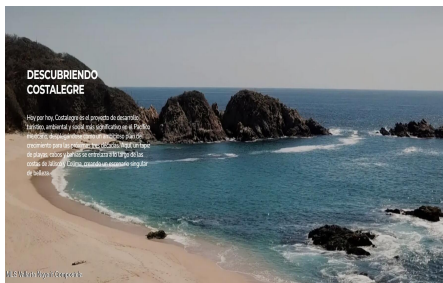

### Property Description:

The world's first astrological park. The magic of architecture awakens as constellations intertwine with design: twelve rotundas, one for each zodiac sign, become gateways to the Temples, each triggering an array of amenities that form a mosaic of authentic and unique experiences an environmental and social development project in the Mexican Pacific, unfolding an ambitious growth plan. Here, a tapestry of beaches, capes, and bays weaves along the coasts of Jalisco and Colima, creating a singular stage of beauty.