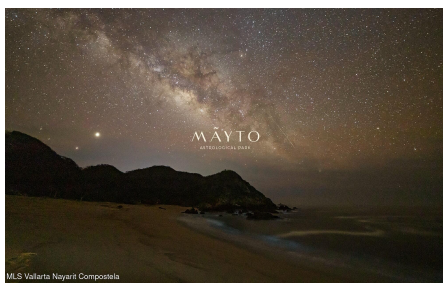

# Mayto Astrological Park #104

### Property Description:

The world's first astrological park. The magic of architecture awakens as constellations intertwine with design: twelve rotundas, one for each zodiac sign, become gateways to the Temples, each triggering an array of amenities that form a mosaic of authentic and unique experiences an environmental and social development project in the Mexican Pacific, unfolding an ambitious growth plan. Here, a tapestry of beaches, capes, and bays weaves along the coasts of Jalisco and Colima, creating a singular stage of beauty.