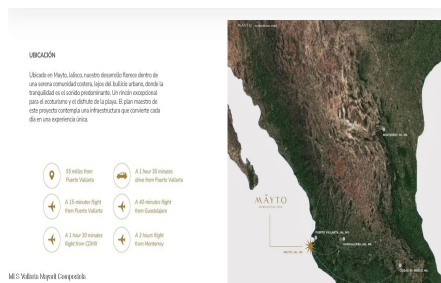

# Mayto Astrological Park #104

### Property Information:

**\$ 462,440.00 USD** For Sale

- **Type:**
- **Bed(s):** 2
- **Bath(s):** 2.00
- **Country:** Mexico

- **State / Region:** JALISCO
- **City:** Sierra Madre Jalisco
- **Area:** Mayto
- **Year Built:** 84.08

### Property Description:

The world's first astrological park. The magic of architecture awakens as constellations intertwine with design: twelve rotundas, one for each zodiac sign, become gateways to the Temples, each triggering an array of amenities that form a mosaic of authentic and unique experiences an environmental and social development project in the Mexican Pacific, unfolding an ambitious growth plan. Here, a tapestry of beaches, capes, and bays weaves along the coasts of Jalisco and Colima, creating a singular stage of beauty.