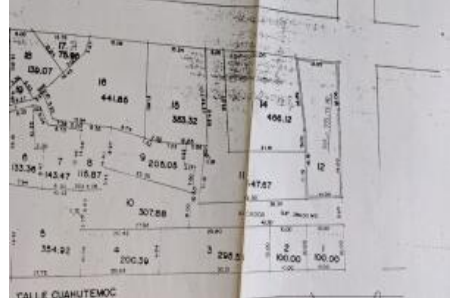

LOT JAMAICA

PVRPV Real Estate

Property Information:

\$ 622,815.00 USD For Sale

- **Picture Count** 12
- **Status** Active
- **Area** Centro North
- **Street Number** LT-12
- **Street Name** ITURBIDE

- **Zone city** Puerto Vallarta
- **State** JALISCO
- **Primary View** Mountain
- **Price/Sq Meter** 1858.10
- **Community** 5 de Diciembre

Property Description:

Located in the stunning mountains of Gringo Gulch, this lot presents a fantastic opportunity for investors looking to develop a complex in a prime location, surrounded by nature and serenity but close to the vibrant live of Zona Romantica.

Features:

- Road Type **Cobblestone Street**
- Title **Escritura**
- Topography **Steep Slope**
- How To Show **By Appointment Only**
- Location **Hillside**
- Potential Use **Development Parcel,Residential Lot**