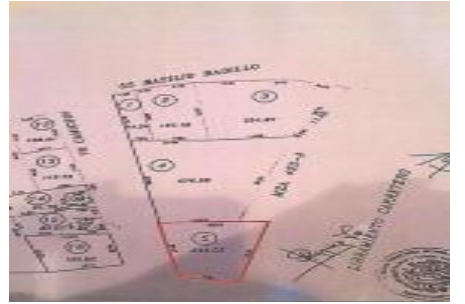

Lote Camichin

PVRPV Real Estate

Property Information:

\$ 641,000.00 USD For Sale

- **Picture Count** 13
- **Status** Active
- **Area** Centro South
- **Street Number** 423
- **Street Name** Camichin

- **Street** A
- **Zone city** Puerto Vallarta
- **State** JALISCO
- **Primary View** Mountain
- **Price/Sq Meter** 2626.73
- **Community** Emiliano Zapata

Property Description:

Excelente terreno con una ubicacion perfecta en la parte tranquila de Zona Romantica para construir un edificio de condominios boutique con excelentes vistas a la bahia, la ciudad y las montanas.Excellent lot with a perfect location in the quiet Romantic Zone area. To build a boutique condo building with great views to the bay, town and mountain.

Features:

- Road Type **Cobblestone Street**
- Sewage **City**
- Title **Escritura**
- Water **City**
- Electricity **CFE**
- How To Show **Agent To Accompany**
- Location **Hillside**
- Potential Use **Development Parcel,Residential Lot**