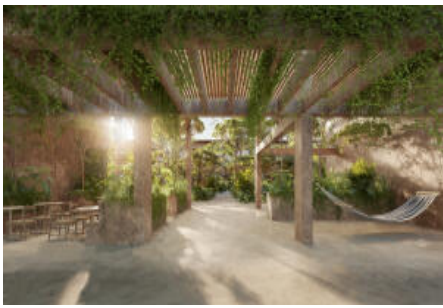

UNIDAD B108
2 RECÁMARAS + FLEX 'A'

PLANTA DE UBICACIÓN

RESERVAZIONE DE GOVERNAMENTO
Edifício: 1000 m²
Área: 1000 m²
Terreno: 1000 m²
Edifício: 1000 m²

PLANTA DE UBICACIÓN