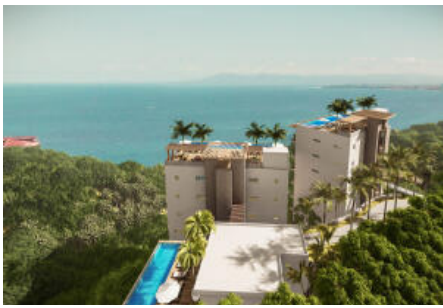

PVRPV Real Estate

Lazaro Cardenas 205 Loc-6, Col. Emiliano Zapata Jal. - Mexico 48380

Tel: +521 (322) 222-0638 US / Canada: (206) 388-3703

www.pvrpvrealestate.com