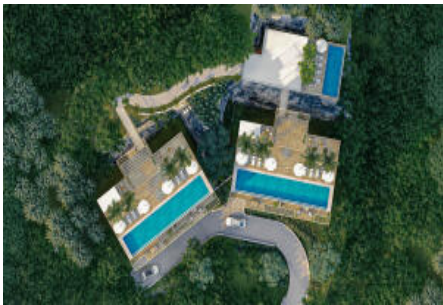

PVRPV Real Estate

Lazaro Cardenas 205 Loc-6, Col. Emiliano Zapata Jal. - Mexico 48380

Tel: +521 (322) 222-0638 US / Canada: (206) 388-3703

www.pvrpvrealestate.com