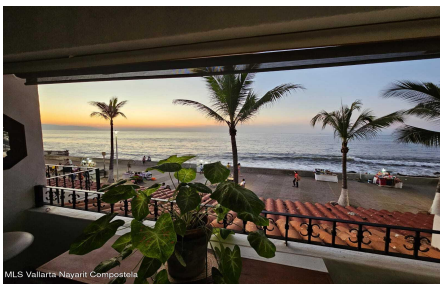

Descripci??n de la propiedad:

Condo with a spectacular ocean view! Perfectly situated on the Malecon, this property allows you to walk everywhere and fully immerse yourself in the vibrant day and nightlife of Puerto Vallarta's Centro and Romantic Zone. Surrounded by top-notch restaurants, charming boutiques, art galleries, this secure and tranquil condo include a stunning lobby, exercise room, and a fabulous rooftop terrace with a pool that offers panoramic views. The condo furnished, featuring 2 bedrooms, 2 bathrooms, a deeded storage locker, underground parking space. Your dream coastal lifestyle awaits! Condominio con una espectacular vista al mar! Ubicado en el Malecon, lo que te permite caminar a cualquier lugar y disfrutar al maximo del vibrante ambiente diurno y nocturno del Centro y la Zona romantica