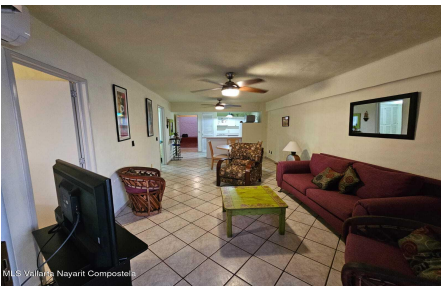

MLS Vallarta Nayari Compostela

MLS Vallarta Nayari Compostela

MLS Vallarta Nayari Compostela