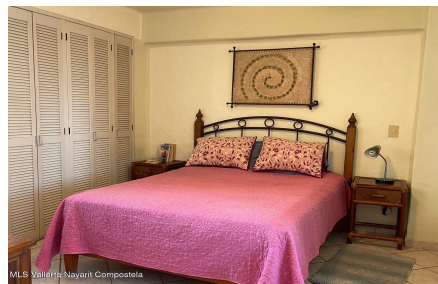

Condo Sylvia #106

PVRPV Real Estate

Informaci??n de la Propiedad:

\$ 485,000.00 USD For Sale

- **Tipo:** Malecon Dos
- **Cama(s):** 2
- **Ba??o(s):** 2.00
- **Pa??s:** M??xico

- **Estado / Regi??n:** JALISCO
- **Ciudad:** Puerto Vallarta
- **??rea:** Lazaro Cardenas
- **A??o de Construcci??n:** 91.89

Descripci??n de la propiedad:

Condo with a spectacular ocean view! Perfectly situated on the Malecon, this property allows you to walk everywhere and fully immerse yourself in the vibrant day and nightlife of Puerto Vallarta's Centro and Romantic Zone. Surrounded by top-notch restaurants, charming boutiques, art galleries, this secure and tranquil condo include a stunning lobby, exercise room, and a fabulous rooftop terrace with a pool that offers panoramic views. The condo furnished, featuring 2 bedrooms, 2 bathrooms, a deeded storage locker, underground parking space. Your dream coastal lifestyle awaits! Condominio con una espectacular vista al mar! Ubicado en el Malecon, lo que te permite caminar a cualquier lugar y disfrutar al maximo del vibrante ambiente diurno y nocturno del Centro y la Zona romantica