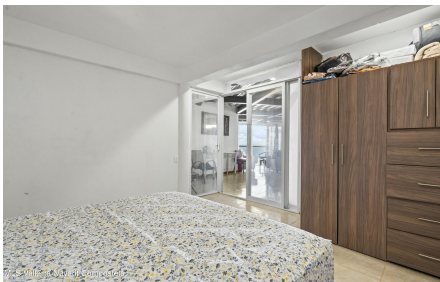

### Descripci??n de la propiedad:

Wonderful ocean view, located uphill 6 blocks from malecon, common areas with jacuzzi and gym, charming 1 bedroom apartment. - A 6 cuerdas del malecon, increible vista al mar, area comun con jacuzzi y gimnasio, encantador apartamento de 1 dormitorio.