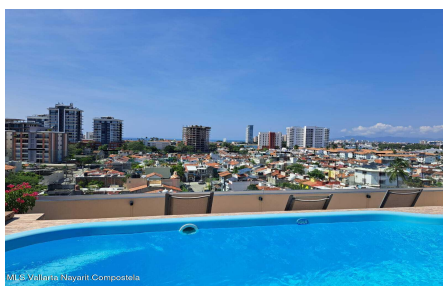

Descripci??n de la propiedad:

Excellent condo located 3 blocks from the Hotel Zone. This great location has restaurants shops, malls, hospitals at walking distance. The property has a deeded parking space and a storage and access to the two rooftop pools. Amenities: 2 common areas with a pool & kitchen each with excellent panoramic bay view.