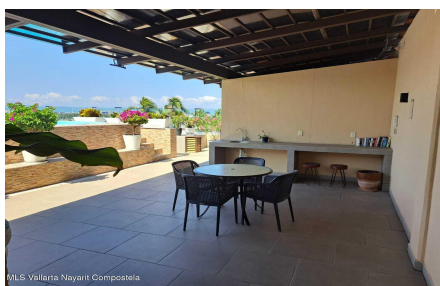

Descripci??n de la propiedad:

Excellent condo located 3 blocks from the Hotel Zone. This great location has restaurants shops, malls, hospitals at walking distance. The property has a deeded parking space and a storage and access to the two rooftop pools. Amenities: 2 common areas with a pool & kitchen each with excellent panoramic bay view.