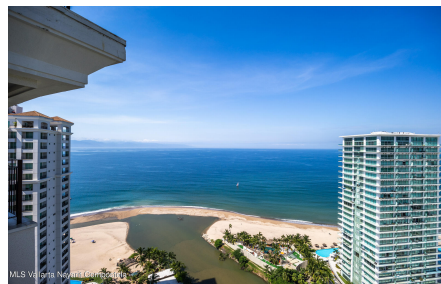

Condo Patricia #T3 2501

PVRPV Real Estate

Informaci??n de la Propiedad:

\$ 798,000.00 USD For Sale

- **Tipo:** Grand Venetian
- **Cama(s):** 2
- **Ba??o(s):** 2.00
- **Pa??s:** M??xico

- **Estado / Regi??n:** JALISCO
- **Ciudad:** Puerto Vallarta
- **??rea:** Gran Venetian - Icon Area
- **A??o de Construcci??n:** 170.00

Descripci??n de la propiedad:

Stunning 2Bd & 2Ba oceanfront condo nestled on the 25th floor of Grand Venetian complex. Enjoy the ocean & river views from its wraparound terrace. The spacious living area seamlessly blends indoor and outdoor spaces, offering a perfect entertaining or relaxing setting. Each bedroom has a private balcony to enjoy panoramic views from the city and mountains. Immerse yourself in the resort-style amenities this complex offer, including 3 beachfront pools, meticulously landscaped grounds, Gym with spa facilities, and a convenient on-site restaurant. This exceptional condo offers the ultimate combination of luxury, convenience, and stunning natural beauty.