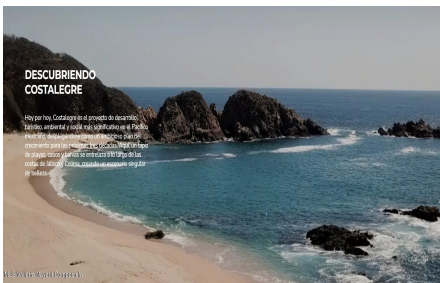

MLS Vallarta Nayari Compostel

MLS Vallarta Nayari Compostel

MLS Vallarta Nayari Compostel