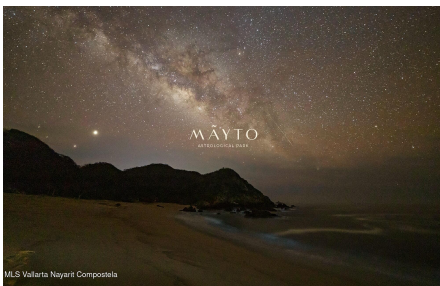

# Mayto Astrological Park #505

### Descripci??n de la propiedad:

The world's first astrological park. The magic of architecture awakens as constellations intertwine with design: twelve rotundas, one for each zodiac sign, become gateways to the Temples, each triggering an array of amenities that form a mosaic of authentic and unique experiences an environmental and social development project in the Mexican Pacific, unfolding an ambitious growth plan. Here, a tapestry of beaches, capes, and bays weaves along the coasts of Jalisco and Colima, creating a singular stage of beauty