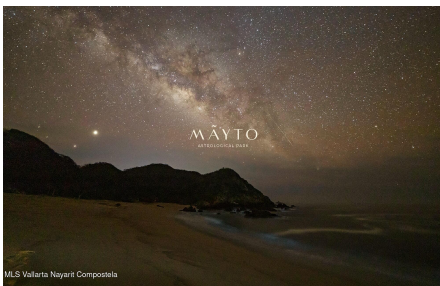

# Mayto Astrological Park #504

### Descripci??n de la propiedad:

The world's first astrological park. The magic of architecture awakens as constellations intertwine with design: twelve rotundas, one for each zodiac sign, become gateways to the Temples, each triggering an array of amenities that form a mosaic of authentic and unique experiences an environmental and social development project in the Mexican Pacific, unfolding an ambitious growth plan. Here, a tapestry of beaches, capes, and bays weaves along the coasts of Jalisco and Colima, creating a singular stage of beauty