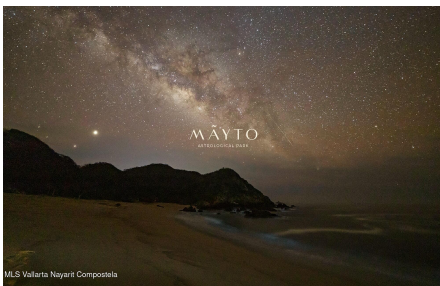

Descripci??n de la propiedad:

The world's first astrological park. The magic of architecture awakens as constellations intertwine with design: twelve rotundas, one for each zodiac sign, become gateways to the Temples, each triggering an array of amenities that form a mosaic of authentic and unique experiences an environmental and social development project in the Mexican Pacific, unfolding an ambitious growth plan. Here, a tapestry of beaches, capes, and bays weaves along the coasts of Jalisco and Colima, creating a singular stage of beauty.