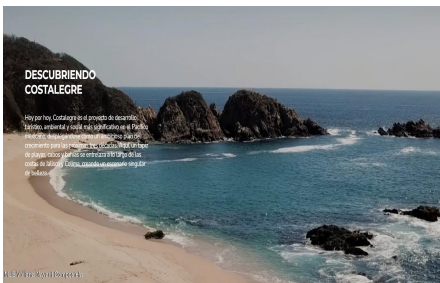

Descripci??n de la propiedad:

The world's first astrological park. The magic of architecture awakens as constellations intertwine with design: twelve rotundas, one for each zodiac sign, become gateways to the Temples, each triggering an array of amenities that form a mosaic of authentic and unique experiences an environmental and social development project in the Mexican Pacific, unfolding an ambitious growth plan. Here, a tapestry of beaches, capes, and bays weaves along the coasts of Jalisco and Colima, creating a singular stage of beauty.