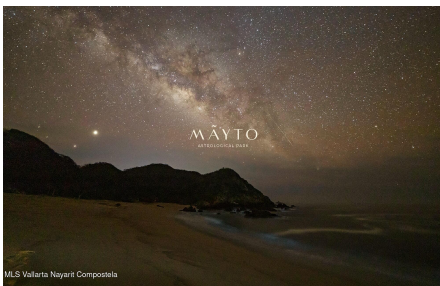

### Descripci??n de la propiedad:

The world's first astrological park. The magic of architecture awakens as constellations intertwine with design: twelve rotundas, one for each zodiac sign, become gateways to the Temples, each triggering an array of amenities that form a mosaic of authentic and unique experiences an environmental and social development project in the Mexican Pacific, unfolding an ambitious growth plan. Here, a tapestry of beaches, capes, and bays weaves along the coasts of Jalisco and Colima, creating a singular stage of beauty.