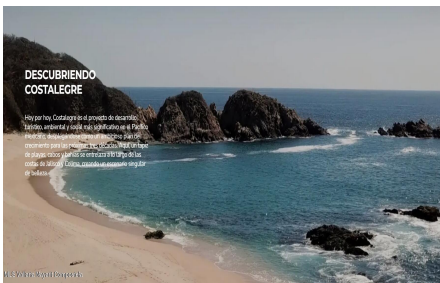

MLS Vallarta Nayari Compostel

MLS Vallarta Nayari Compostel

MLS Vallarta Nayarit Compostela

MLS Vallarta Nayari Compostel