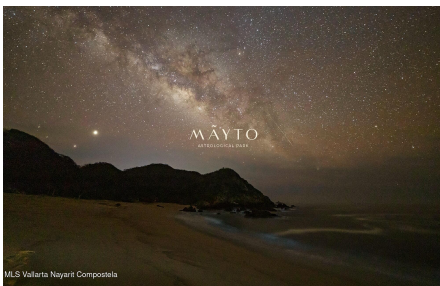

Descripci??n de la propiedad:

The world's first astrological park. The magic of architecture awakens as constellations intertwine with design: twelve rotundas, one for each zodiac sign, become gateways to the Temples, each triggering an array of amenities that form a mosaic of authentic and unique experiences an environmental and social development project in the Mexican Pacific, unfolding an ambitious growth plan. Here, a tapestry of beaches, capes, and bays weaves along the coasts of Jalisco and Colima, creating a singular stage of beauty