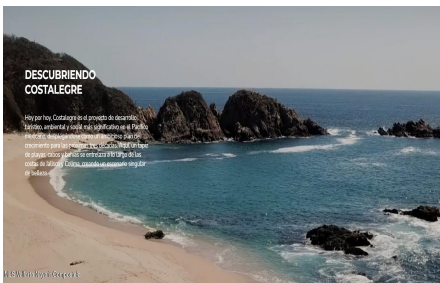

Descripci??n de la propiedad:

The world's first astrological park. The magic of architecture awakens as constellations intertwine with design: twelve rotundas, one for each zodiac sign, become gateways to the Temples, each triggering an array of amenities that form a mosaic of authentic and unique experiences an environmental and social development project in the Mexican Pacific, unfolding an ambitious growth plan. Here, a tapestry of beaches, capes, and bays weaves along the coasts of Jalisco and Colima, creating a singular stage of beauty