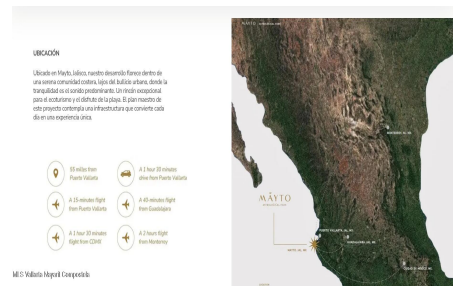

Descripci??n de la propiedad:

The world's first astrological park. The magic of architecture awakens as constellations intertwine with design: twelve rotundas, one for each zodiac sign, become gateways to the Temples, each triggering an array of amenities that form a mosaic of authentic and unique experiences an environmental and social development project in the Mexican Pacific, unfolding an ambitious growth plan. Here, a tapestry of beaches, capes, and bays weaves along the coasts of Jalisco and Colima, creating a singular stage of beauty