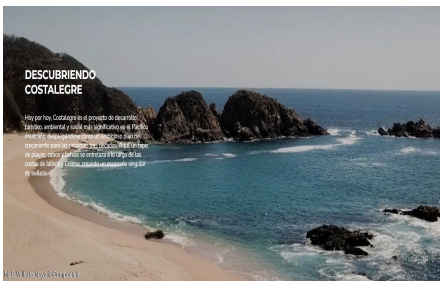

Descripci??n de la propiedad:

The world's first astrological park. The magic of architecture awakens as constellations intertwine with design: twelve rotundas, one for each zodiac sign, become gateways to the Temples, each triggering an array of amenities that form a mosaic of authentic and unique experiences an environmental and social development project in the Mexican Pacific, unfolding an ambitious growth plan. Here, a tapestry of beaches, capes, and bays weaves along the coasts of Jalisco and Colima, creating a singular stage of beauty