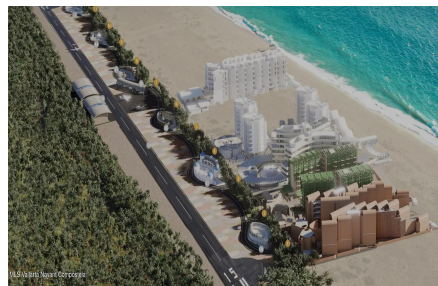

# Mayto Astrological Park #104

## Descripci??n de la propiedad:

The world's first astrological park. The magic of architecture awakens as constellations intertwine with design: twelve rotundas, one for each zodiac sign, become gateways to the Temples, each triggering an array of amenities that form a mosaic of authentic and unique experiences an environmental and social development project in the Mexican Pacific, unfolding an ambitious growth plan. Here, a tapestry of beaches, capes, and bays weaves along the coasts of Jalisco and Colima, creating a singular stage of beauty.