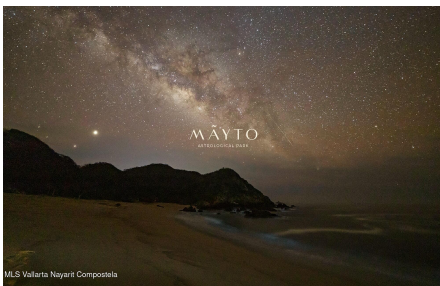

# Mayto Astrological Park #104

## Descripci??n de la propiedad:

The world's first astrological park. The magic of architecture awakens as constellations intertwine with design: twelve rotundas, one for each zodiac sign, become gateways to the Temples, each triggering an array of amenities that form a mosaic of authentic and unique experiences an environmental and social development project in the Mexican Pacific, unfolding an ambitious growth plan. Here, a tapestry of beaches, capes, and bays weaves along the coasts of Jalisco and Colima, creating a singular stage of beauty.