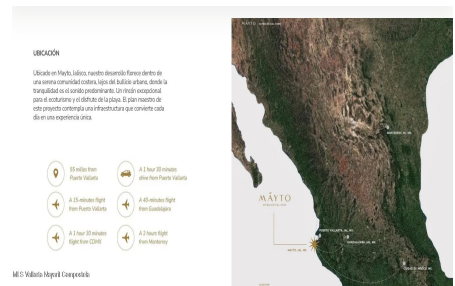

# Mayto Astrological Park #104

## Descripci??n de la propiedad:

The world's first astrological park. The magic of architecture awakens as constellations intertwine with design: twelve rotundas, one for each zodiac sign, become gateways to the Temples, each triggering an array of amenities that form a mosaic of authentic and unique experiences an environmental and social development project in the Mexican Pacific, unfolding an ambitious growth plan. Here, a tapestry of beaches, capes, and bays weaves along the coasts of Jalisco and Colima, creating a singular stage of beauty.