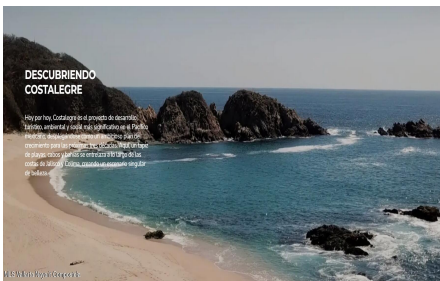

## Descripci??n de la propiedad:

The world's first astrological park. The magic of architecture awakens as constellations intertwine with design: twelve rotundas, one for each zodiac sign, become gateways to the Temples, each triggering an array of amenities that form a mosaic of authentic and unique experiences an environmental and social development project in the Mexican Pacific, unfolding an ambitious growth plan. Here, a tapestry of beaches, capes, and bays weaves along the coasts of Jalisco and Colima, creating a singular stage of beauty.