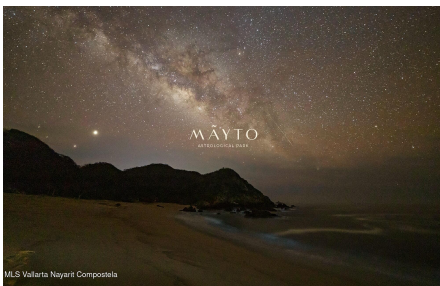

# Mayto Astrological Park #102

### Descripci??n de la propiedad:

The world's first astrological park. The magic of architecture awakens as constellations intertwine with design: twelve rotundas, one for each zodiac sign, become gateways to the Temples, each triggering an array of amenities that form a mosaic of authentic and unique experiences an environmental and social development project in the Mexican Pacific, unfolding an ambitious growth plan. Here, a tapestry of beaches, capes, and bays weaves along the coasts of Jalisco and Colima, creating a singular stage of beauty