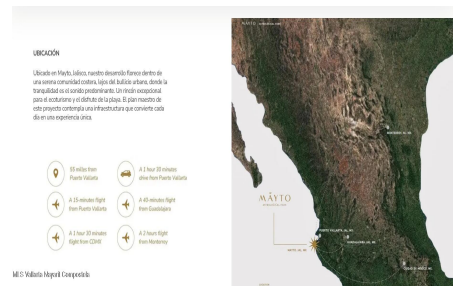

# Mayto Astrological Park #102

### Descripci??n de la propiedad:

The world's first astrological park. The magic of architecture awakens as constellations intertwine with design: twelve rotundas, one for each zodiac sign, become gateways to the Temples, each triggering an array of amenities that form a mosaic of authentic and unique experiences an environmental and social development project in the Mexican Pacific, unfolding an ambitious growth plan. Here, a tapestry of beaches, capes, and bays weaves along the coasts of Jalisco and Colima, creating a singular stage of beauty