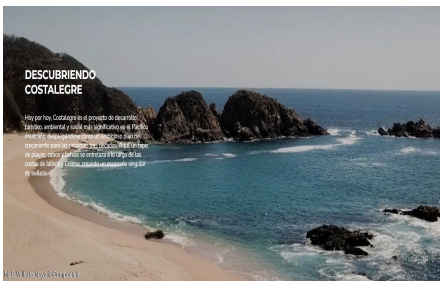

### Descripci??n de la propiedad:

The world's first astrological park. The magic of architecture awakens as constellations intertwine with design: twelve rotundas, one for each zodiac sign, become gateways to the Temples, each triggering an array of amenities that form a mosaic of authentic and unique experiences an environmental and social development project in the Mexican Pacific, unfolding an ambitious growth plan. Here, a tapestry of beaches, capes, and bays weaves along the coasts of Jalisco and Colima, creating a singular stage of beauty