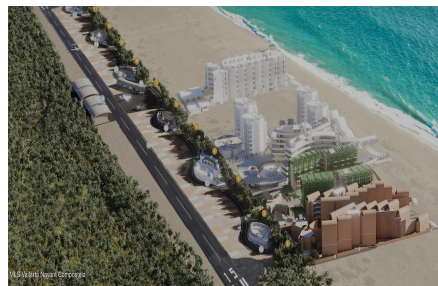

# Mayto Astrological Park #102

### Descripci??n de la propiedad:

The world's first astrological park. The magic of architecture awakens as constellations intertwine with design: twelve rotundas, one for each zodiac sign, become gateways to the Temples, each triggering an array of amenities that form a mosaic of authentic and unique experiences an environmental and social development project in the Mexican Pacific, unfolding an ambitious growth plan. Here, a tapestry of beaches, capes, and bays weaves along the coasts of Jalisco and Colima, creating a singular stage of beauty