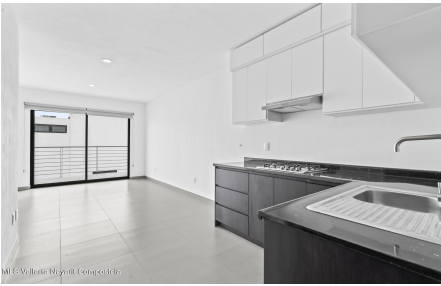

Descripci??n de la propiedad:

Oportunidad condo nuevo con una amplia terraza! Incluye 3 A/A, persianas, vanities, closets y cocina integral. Amenidades: Alberca, chapoteadero, zona de juegos, parrilla, palapa, cancha de pickleball y areas verdes. A solo 8 minutos de la playa y cerca de comercios. Comodidad y lujo a un precio inigualable! No dejes pasar esta oportunidad! ----- Opportunity new condo with a spacious terrace! It features 3 A/C units, blinds, vanities, closets, and a fully equipped kitchen. Amenities like a pool, kiddie pool, playground, BBQ area, palapa, pickleball court, and green spaces. Just 8 minutes from the beach and close to shopping. Comfort and luxury at an unbeatable price! Don't miss this incredible opportunity!