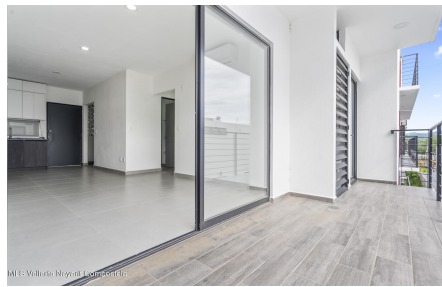

MLS Vallarta Nayari Compostela

MLS Vallarta Nayari Compostela